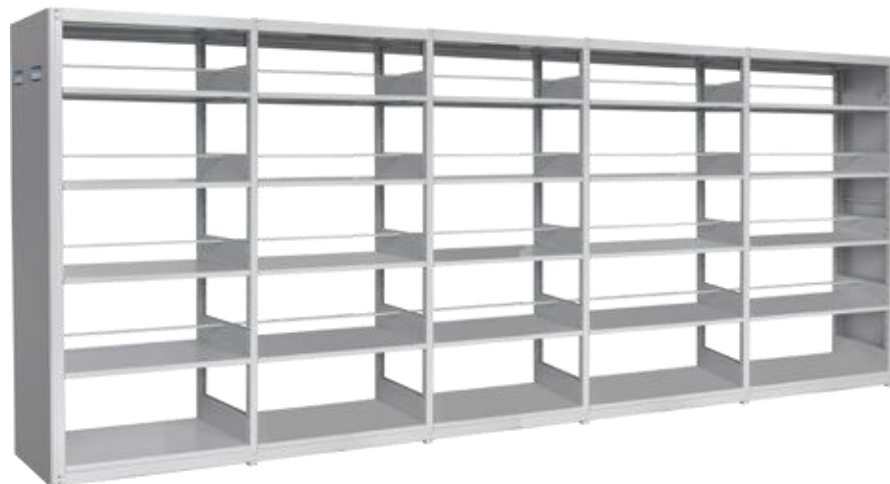

GS5K5/K5B

GS5K5 W4765 x D450 x H2070
GS5K5B W4765 x D450 x H1875